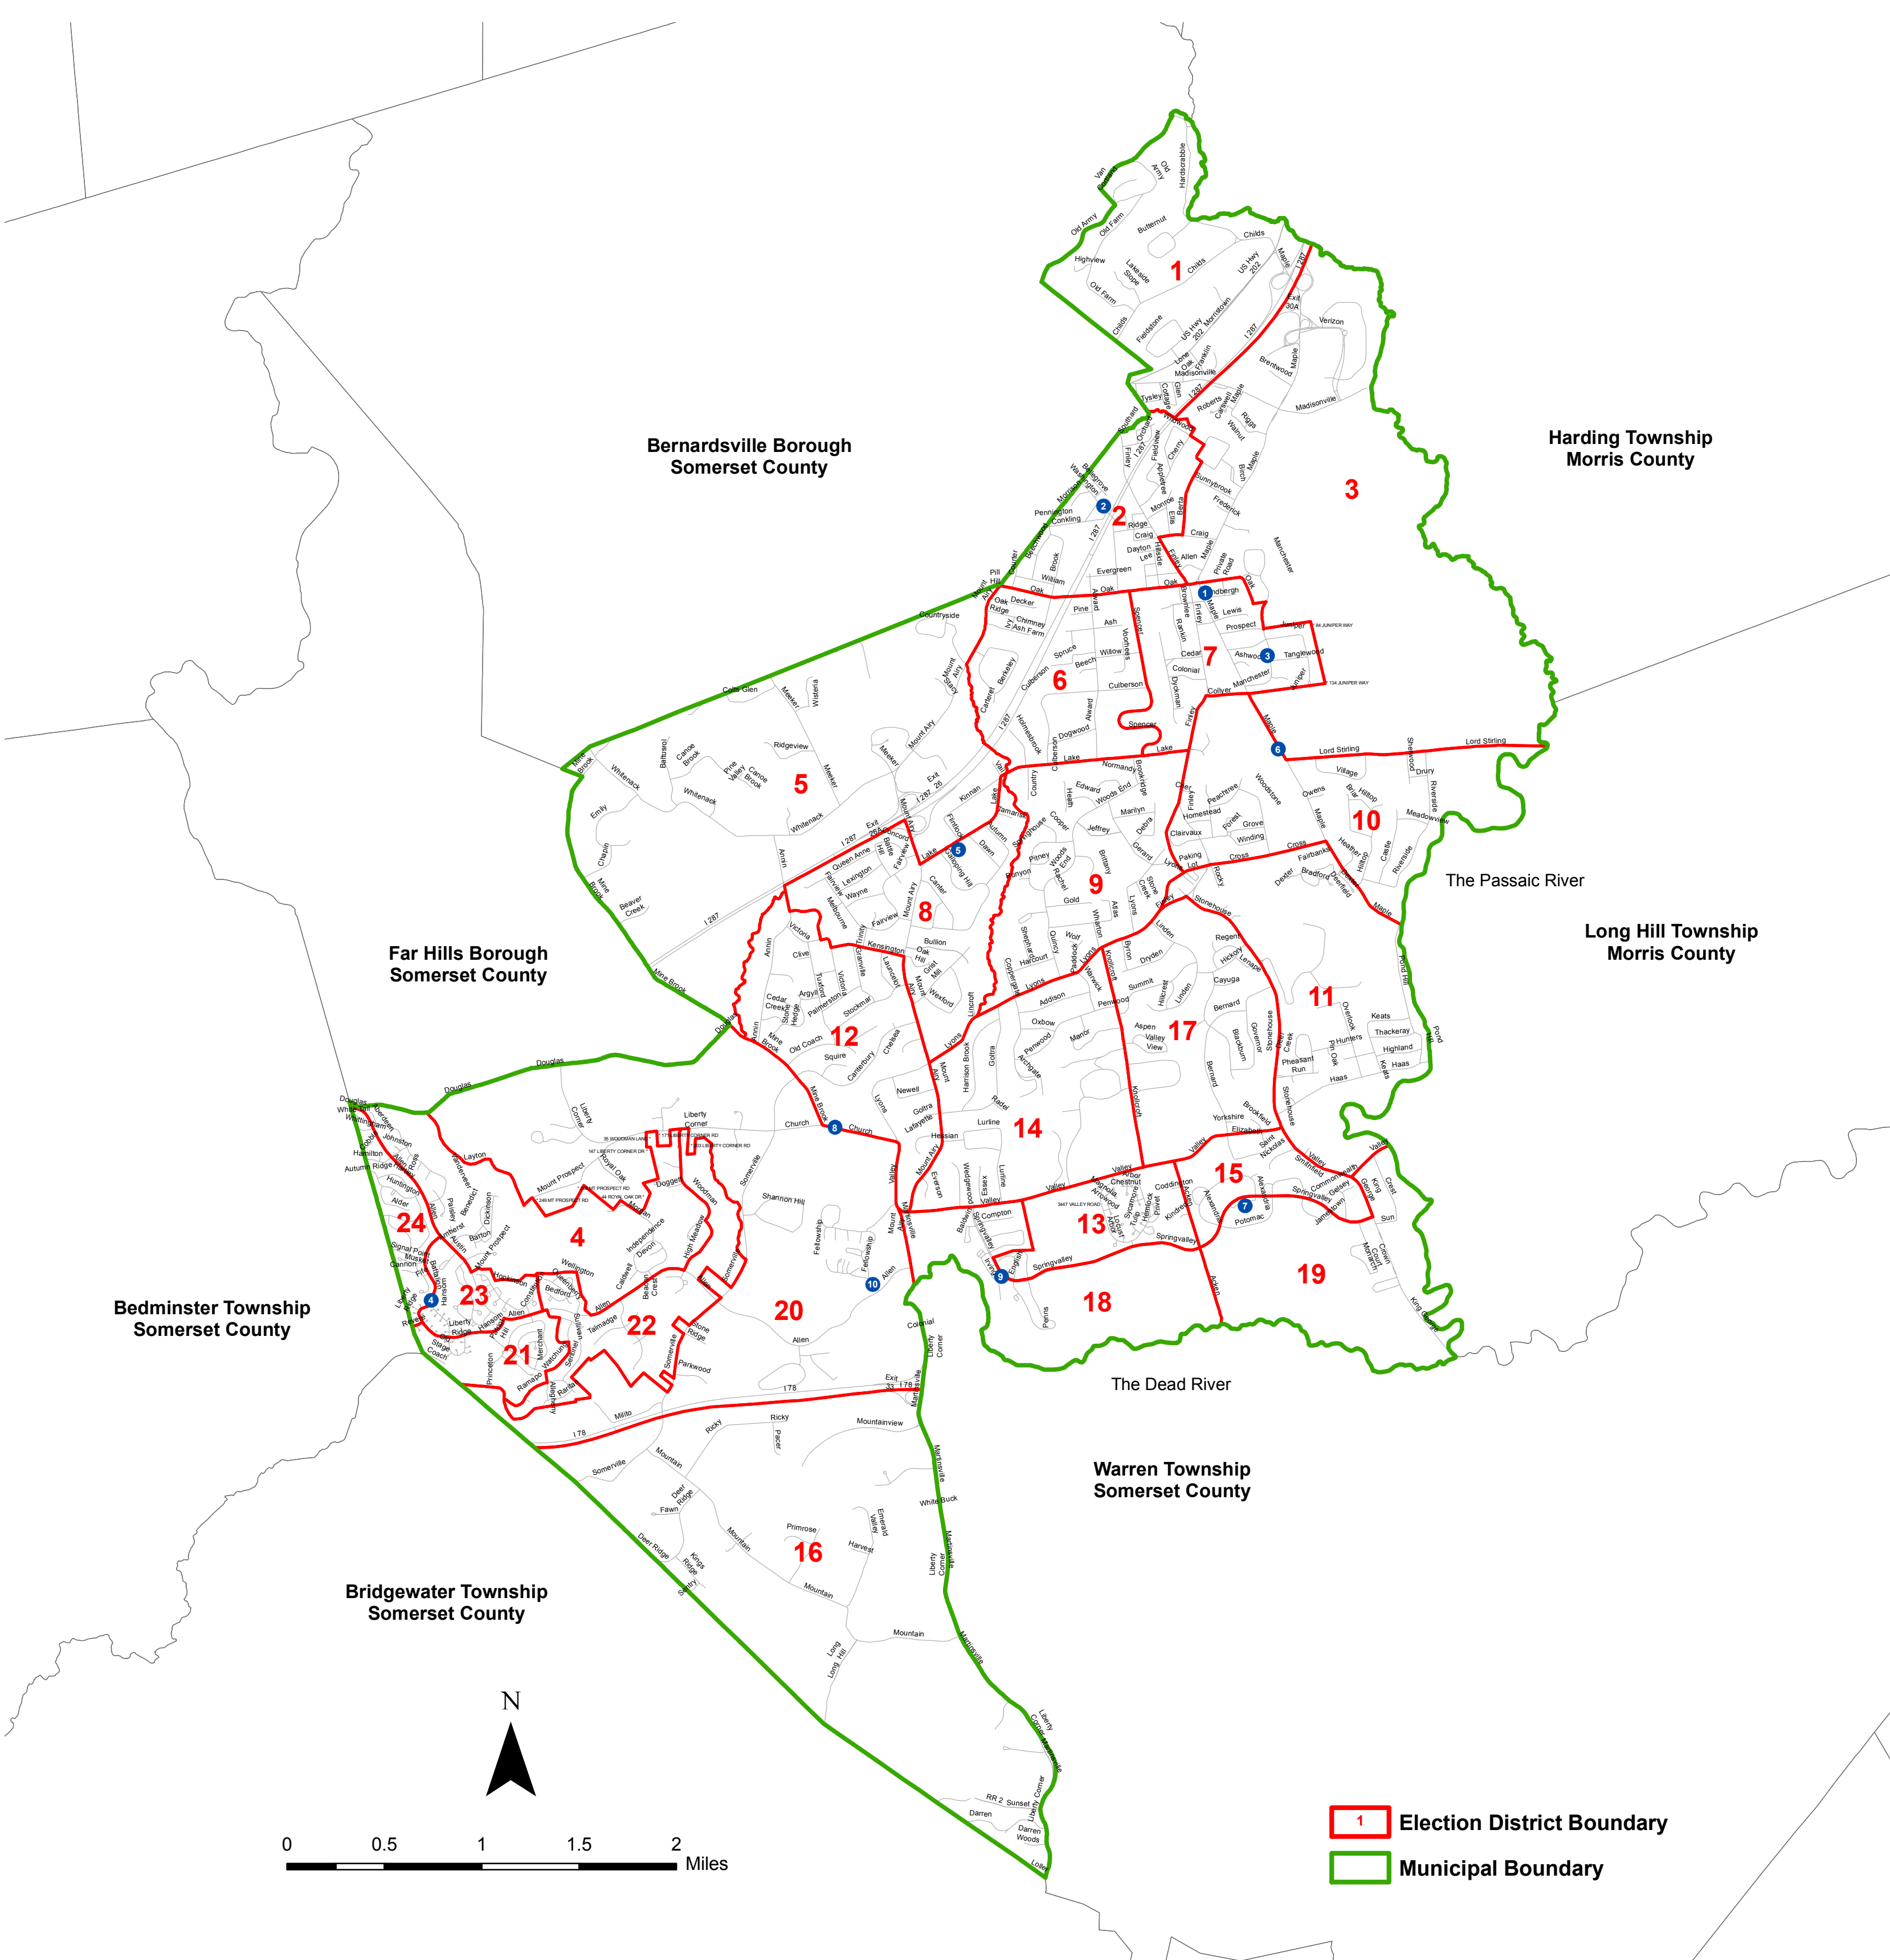

Bernards Township Polling Locations

- Districts 1,6 1 Bernards Township Library
32 South Maple Avenue
- Districts 2,7 2 Basking Ridge Firehouse
30 Washington Avenue
- District 3 3 Ridge Oak Senior Citizen Housing
150 Manchester Drive
- Districts 4,21,22,23,24 4 Hills Recreation Center
75 Hansom Road
- Districts 5,8 5 Somerset Hills Lutheran Church
350 Lake Road
- Districts 9,10,17 6 Bernards Township Community Center
289 South Maple Avenue
- Districts 11,15,19 7 Spring Ridge Clubhouse
150 Spring Valley Boulevard
- Districts 12,14 8 Liberty Corner Firehouse
95 Church Street
- Districts 13,18 9 Society Hill at Bernards II-Clubhouse
239 Irving Place
- Districts 16,20 10 Fellowship Village
8000 Fellowship Road

ELECTION DISTRICTS 2011

Bernards Township
Somerset County, New Jersey

"I certify that, to the best of my knowledge,
the election district boundaries shown on
this map are those legally in effect and are
accurate as of this date"